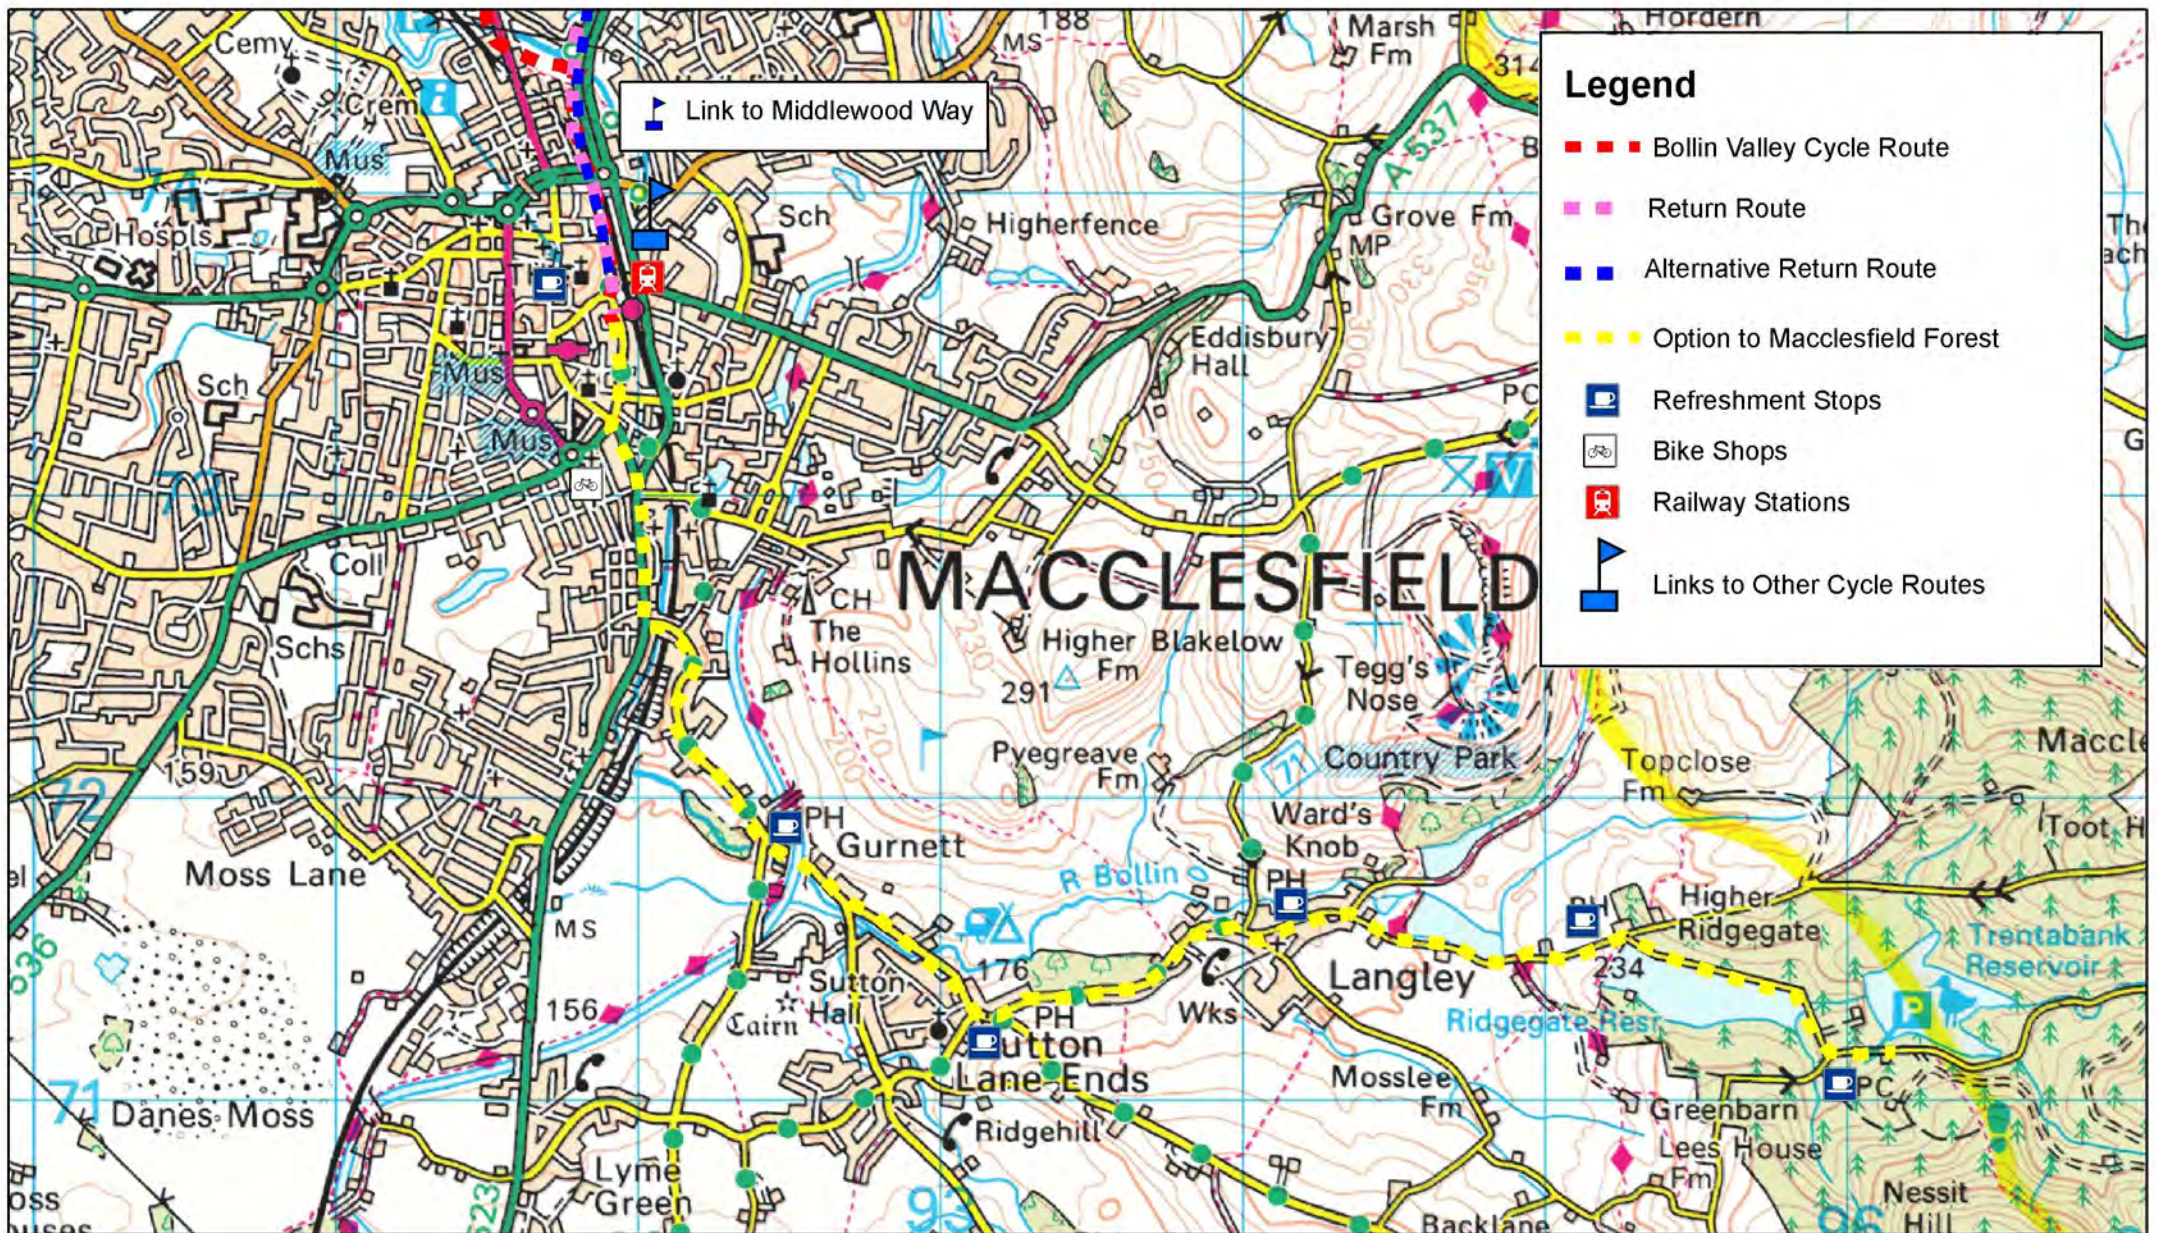

Legend

- Bollin Valley Cycle Route
- Return Route
- Option to Irlam Railway Station
-  Refreshment Stops
-  Bike Shops
-  Railway Stations
-  Links to Other Cycle Routes

Bollin Valley Cycle Trail: Option to Irlam Railway Station

The Ordnance Survey map data included is provided by this Authority in order to fulfil its public function.
 Persons viewing this mapping should contact Ordnance Survey copyright for advice where they wish to licence Ordnance Survey map data for their own use.
 This map is based upon Ordnance Survey material with the permission of Ordnance Survey on behalf of the Controller of Her Majesty's Stationery Office © Crown copyright.
 Unauthorised reproduction infringes Crown copyright and may lead to prosecution or civil proceedings. Cheshire East Council. 100049045 2011.

Bollin Valley Cycle Trail: Option to Macclesfield Forest

The Ordnance Survey map data included is provided by this Authority in order to fulfil its public function. Persons viewing this mapping should contact Ordnance Survey copyright for advice where they wish to licence Ordnance Survey map data for their own use. This map is based upon Ordnance Survey material with the permission of Ordnance Survey on behalf of the Controller of Her Majesty's Stationery Office © Crown copyright. Unauthorised reproduction infringes Crown copyright and may lead to prosecution or civil proceedings. Cheshire East Council. 100049045 2011.